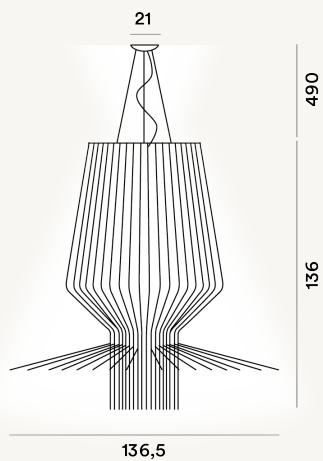

ALLEGRO ASSAI SUSPENSION PTL

DIMENSIONE

136 x 137 x 137

CAVO

Transparent

COLORE

Gold

CERTIFICAZIONI

PESO

Net kg 36

MATERIALE

Lacquered aluminium and chromed metal

SORGENTE LUMINOSA

Bulb not included R7s + E27 PAR 300W+100W Max ON-OFF